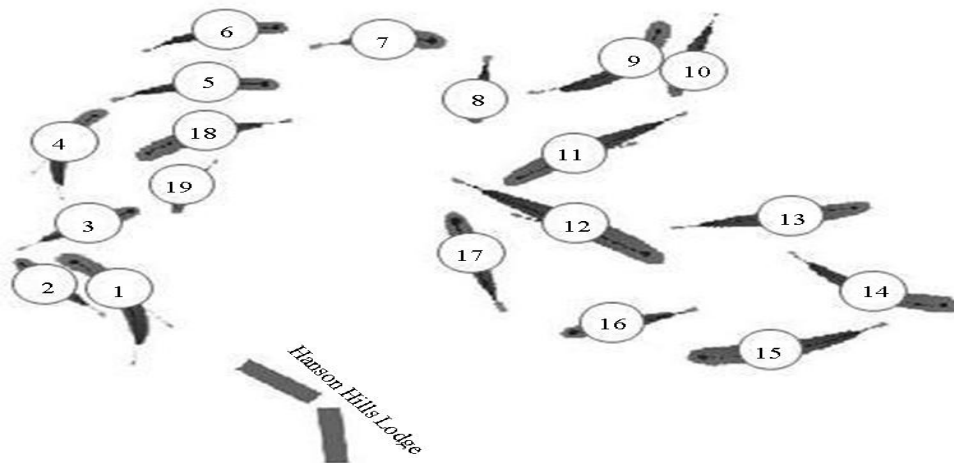

Course Design by: John Minicuci - Ryan Herzog

Funded By The Grayling Rotary Club

Hanson Hills
Recreation Area
(989) 348-9266
(888) 876-2196

Have Comments or
Suggestions

Please visit
[www.hansonhills.org/
Contact_us.html](http://www.hansonhills.org/Contact_us.html)

All Donations go towards the Growth and Maintenance of this course.
Place all donations in the Blue Donation Tube at the Beginning of the Course

Course Design by: John Minicuci - Ryan Herzog

Funded By The Grayling Rotary Club